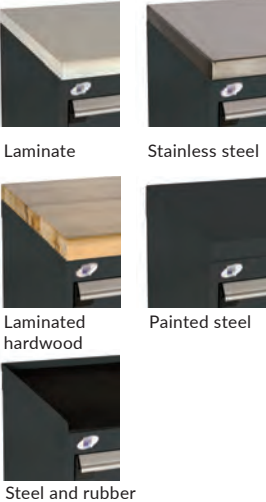

WORK SURFACE TYPES