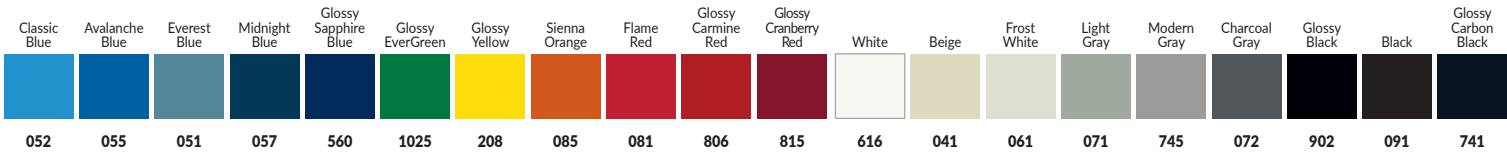

**100% EXTENSION**

**QUALITY CASTERS**  
Optional blue ultra-quiet casters

**DRAWER ACCESSORIES**

**DID YOU KNOW?**

One of Rousseau's biggest strengths is our wide range of color options. Choose from 20 standard colors.

## MOST POPULAR MODELS

Go to [rousseau.com](http://rousseau.com) for more suggested models.

18" x 21" x 28" L3ABD-2421C  
18" x 27" x 28" L3ABG-2421C

18" x 21" x 32" L3ABD-2803C  
18" x 27" x 32" L3ABG-2803C