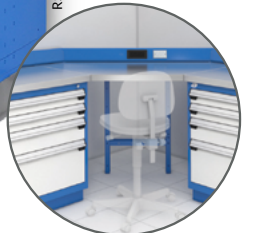

OPTIONAL SEATED WORK

Guaranteed comfort while working sitting down