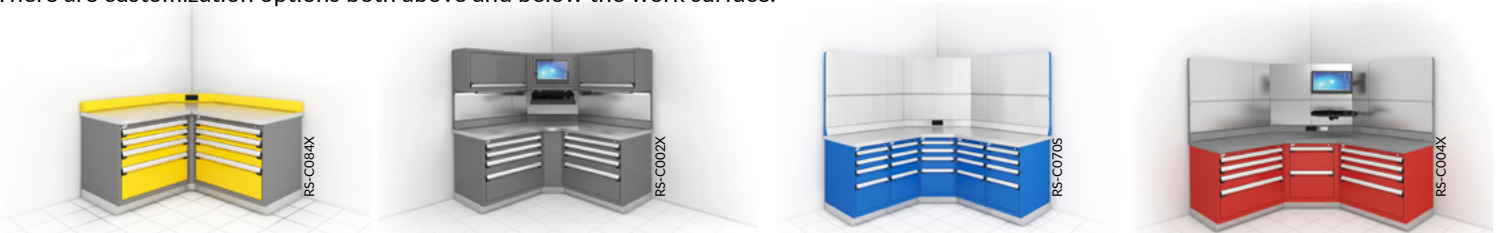

CORNER WORKSTATION

DISTINCTIVE FEATURES

- Optimizes available space
- Wide range of options for maximum storage
- Many accessories available for efficient organization
- Spacious work surface with choice of two ergonomic heights
- Made in North America

A COMPLETE AND
INTEGRATED WORKSTATION
LAYOUT WITH ROUSSEAU'S
CORNER WORKSTATION

CORNER WORKSTATION

IDEAL FOR A RANGE OF ENVIRONMENTS

WORKSTATION

Often just wasted space, corners can find new purpose again with a corner workstation that regains and optimizes all the space available thanks to its many configurations. L and R cabinets can also be added under the work surface.

UNIQUE, VERSATILE AND MODULAR,
CORNER WORKSTATIONS ALLOW
CORNERS TO FULFILL THEIR FULL
POTENTIAL

COUNTER CABINET

MULTI-FUNCTIONAL WORK SURFACE

The corner workstation is designed and manufactured for a range of work environments. It can be adapted to work with diverse architectural constraints. You will love the functionality, order and optimization it brings to your workspace.

For example, you can take inspiration from the letters of the alphabet to customize your configuration.

MULTIPLE CONFIGURATIONS

There are customization options both above and below the work surface.

MAKE USE OF ALL AVAILABLE SPACE FOR WORK AND STORAGE